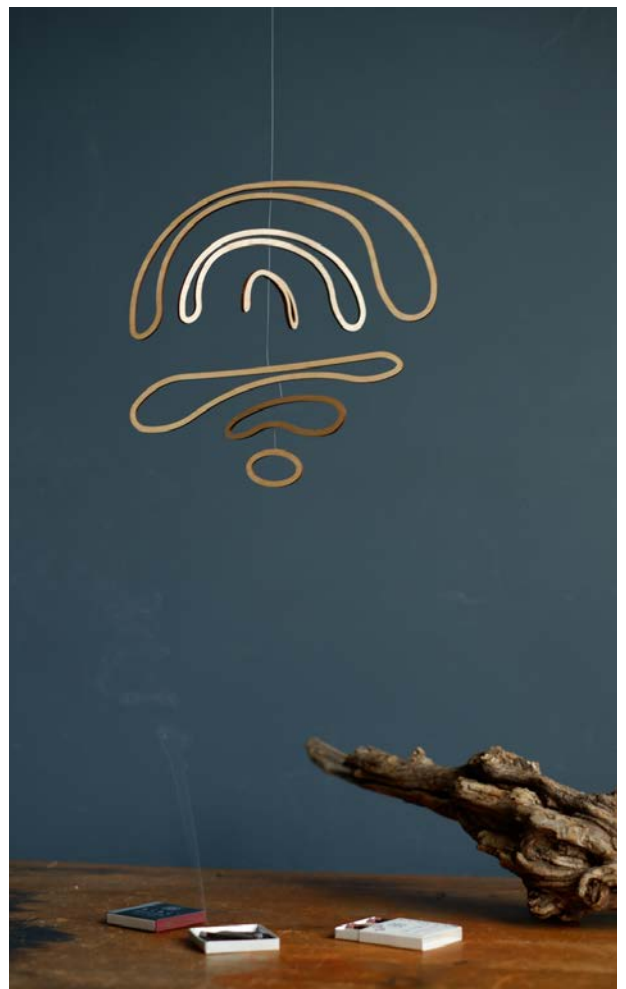

Zen Contour

Material: birch plywood
Size: 28 x 26 cm

KL0011

Zen Contour

Material: birch plywood
Size: 28 x 26 cm

KL0011

Madlen Wood

Material: petals - ash tree, oak tree,
beech tree, linden tree, rods - steel
Size: 37 x 35 cm