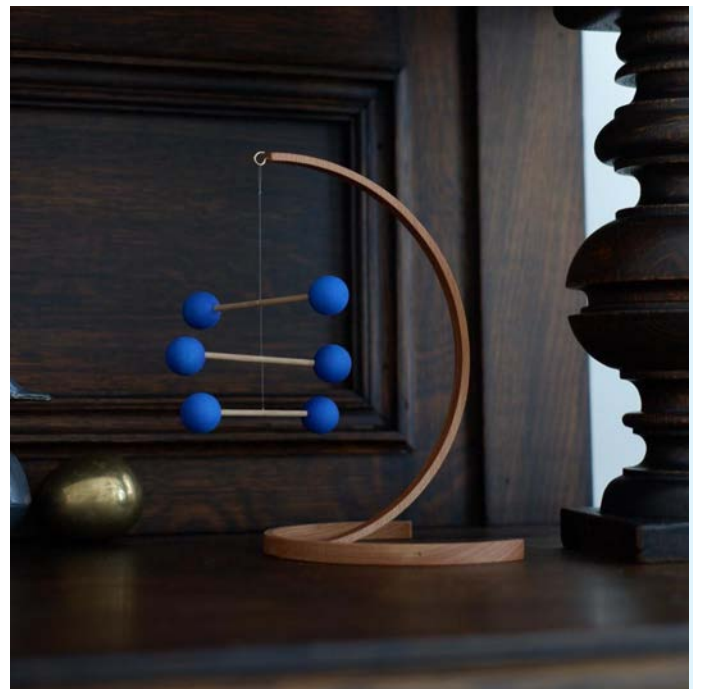

Nikki wood

Material: beech tree, birch tree,
acrylic water based paint

Size: 25 x 14 cm

KL0043-b