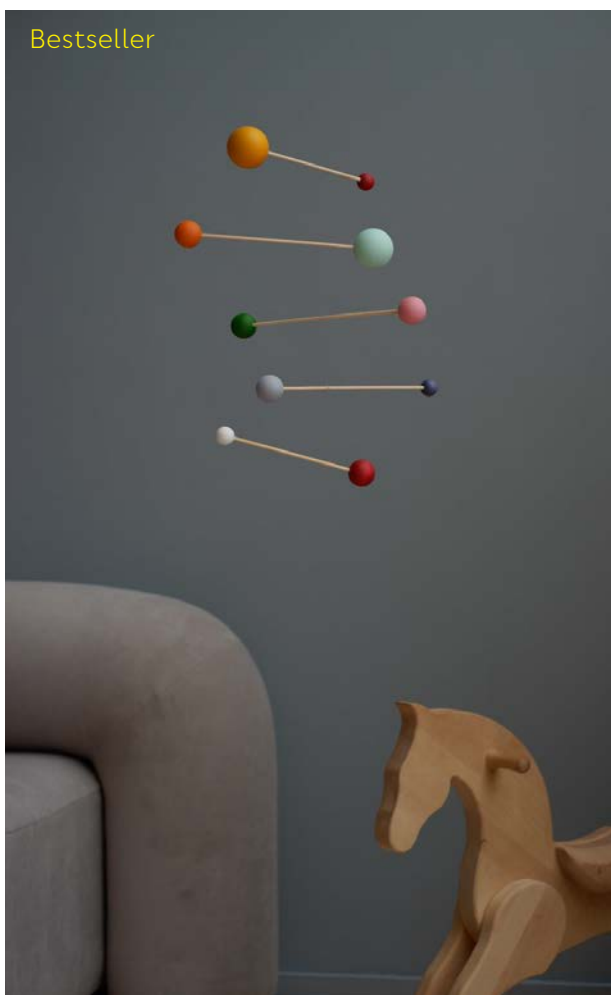

CATALOGUE 2024

kineticlevi.com

kineticlevi.ru

Monika Wood

Material: balls - birch, rods - bamboo
Size: 30 x 24 cm

KL0001

Monika Color

Material: balls - birch, rods - bamboo
Size: 30 x 24 cm

KL0002

Shanyn Brass

Material: petals - brass, rods - steel
Size: 40 x 35 cm

KL0006

Shanyn Wood

Material: petals - ash tree, oak tree,
beech tree, linden tree, rods - steel
Size: 40 x 35 cm

KL0007

Dolly Brass