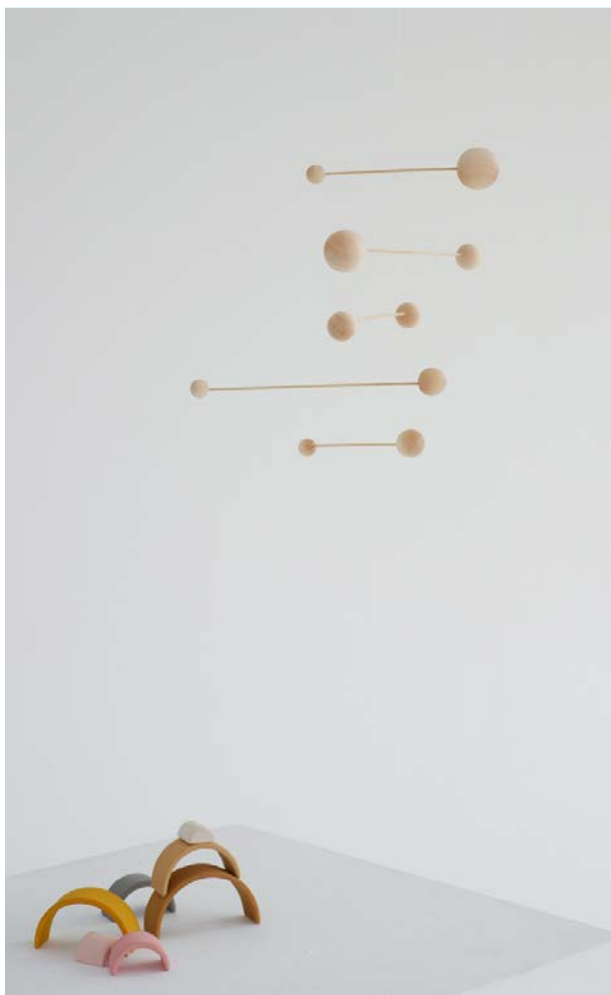

CATALOGUE 2024

kineticlevi.com

kineticlevi.ru

Monika Wood

Material: balls - birch, rods - bamboo
Size: 30 x 24 cm

KL0001

Monika Color

Material: balls - birch, rods - bamboo
Size: 30 x 24 cm

KL0002

Shanyn Brass

Material: petals - brass, rods - steel
Size: 40 x 35 cm

KL0006

Shanyn Wood

Material: petals - ash tree, oak tree,
beech tree, linden tree, rods - steel
Size: 40 x 35 cm

KL0007

Dolly Brass