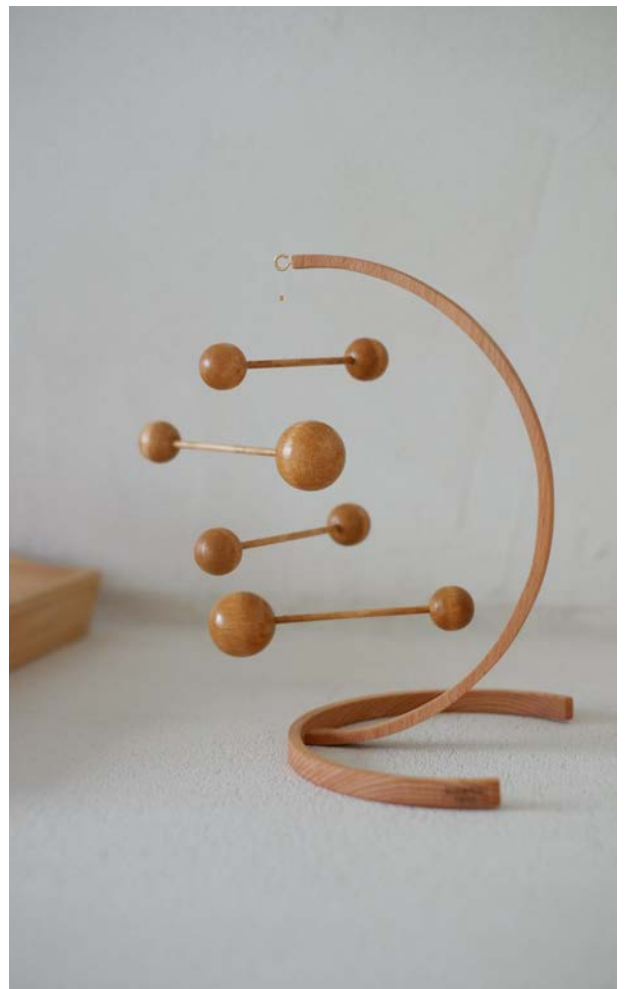

Nikki Pearl

Material: beech tree, birch tree,
acrylic water based paint

Size: 25 x 14 cm

KL0043-p

Nikki Natural Big

Material: base — beech tree, balls — tinted
linden.

Size: 30 x 17 cm

KL0115