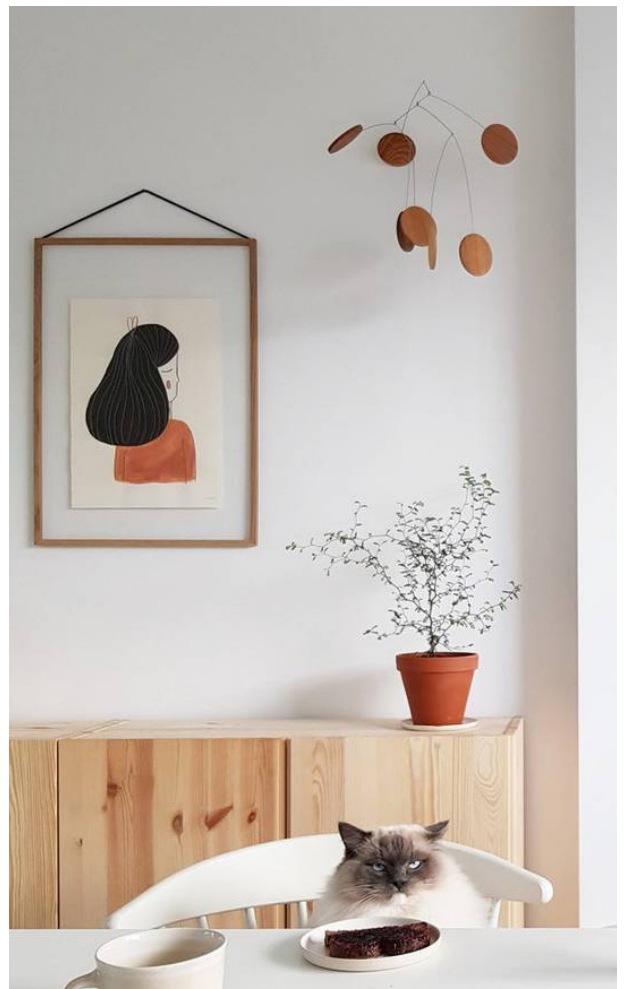

KL0002

Shanyn Brass

Material: petals - brass, rods - steel
Size: 40 x 35 cm

KL0006

Shanyn Wood

Material: petals - ash tree, oak tree,
beech tree, linden tree, rods - steel
Size: 40 x 35 cm

KL0007

Dolly Brass