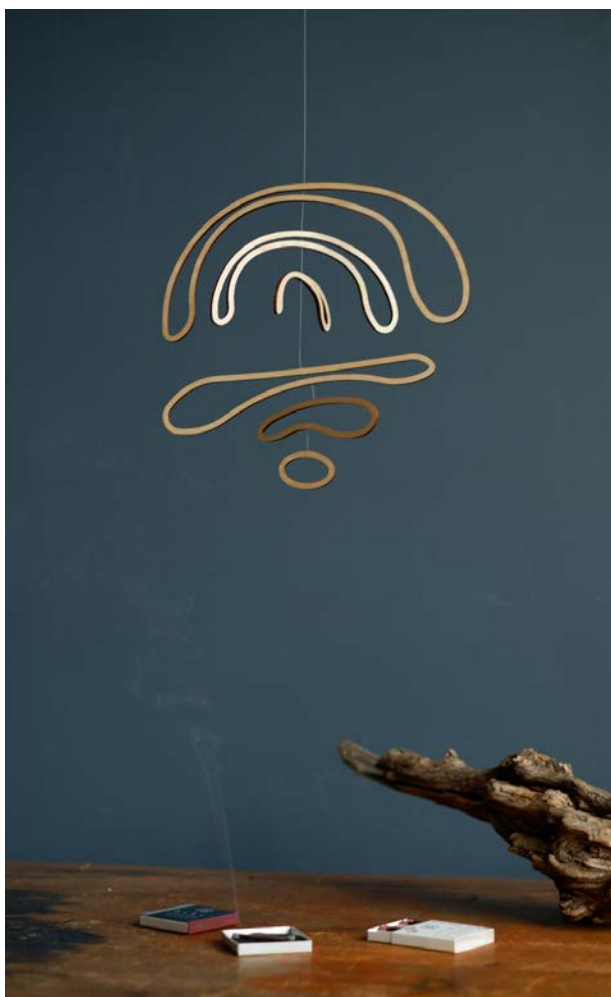

Zen Contour

Material: birch plywood
Size: 28 x 26 cm

KL0011

Zen Contour

Material: birch plywood
Size: 28 x 26 cm

KL0011

Madlen Wood

Material: petals - ash tree, oak tree,
beech tree, linden tree, rods - steel
Size: 37 x 35 cm