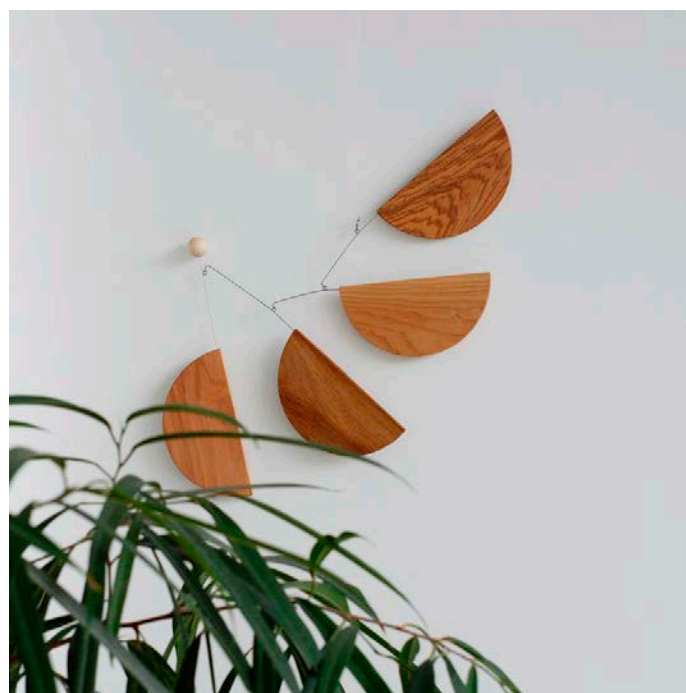

Zen Contour

Material: birch plywood
Size: 28 x 26 cm

KL0011

Zen Contour

Material: birch plywood
Size: 28 x 26 cm

KL0011

Madlen Wood

Material: petals - ash tree, oak tree,
beech tree, linden tree, rods - steel
Size: 37 x 35 cm