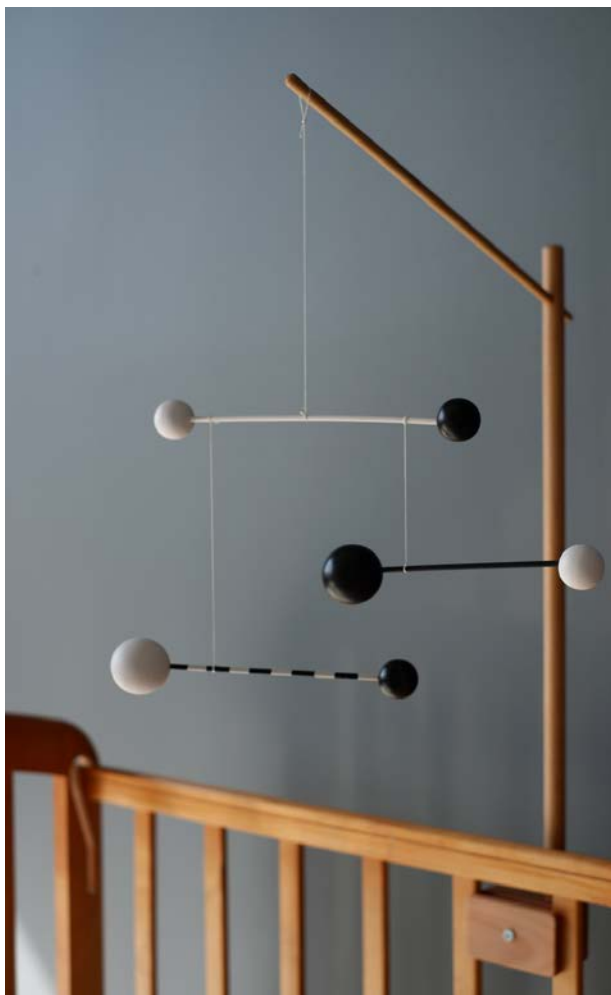

Mini b/w

Material: linden, water-based paint,
cotton thread

Size: 30 x 35 cm

KL0057