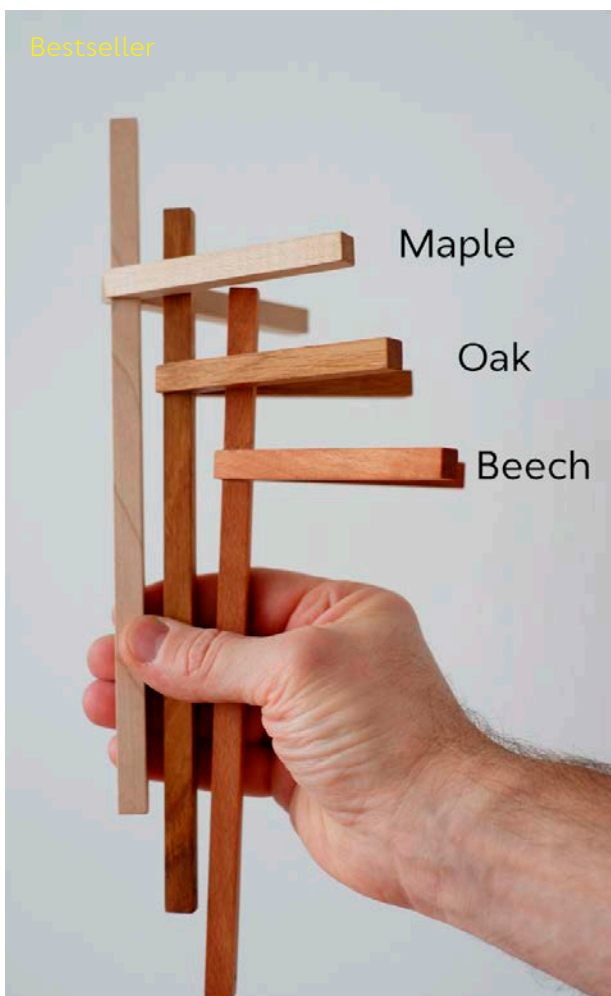

Flock Of Fish

Material: petals — mirror cardboard 1 mm,
rods — steel

Size: 90 x 70 cm

KL0124

Maple

Oak

Beech

Momo