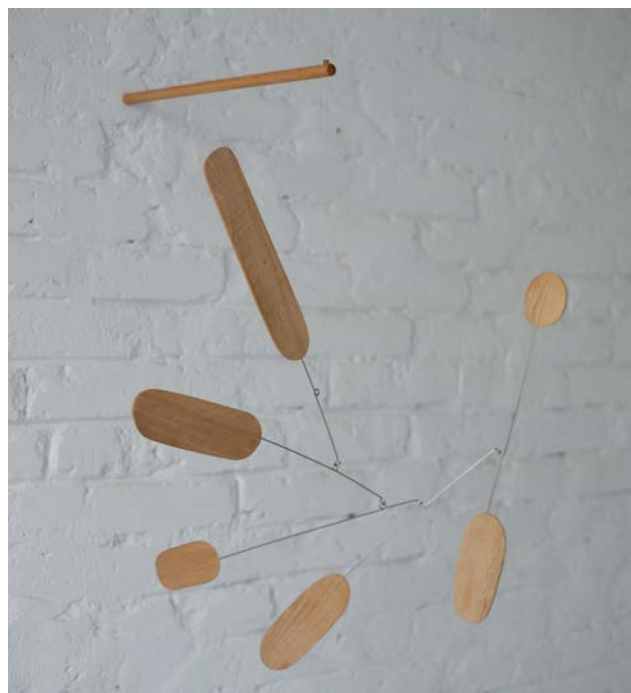

Size: ...

KL0067

Holder for the crib

Material: beech tree
Size: 65 x 45 cm

KL0059

Wall holder

Material: beech tree
Size: 25 cm or 40 cm, diameter 15 mm

KL0065_25 | KL0065_40

Sunrise

Material: ceramics, petals and rod —
painted steel

Size: 57 x 40 cm

KL0073