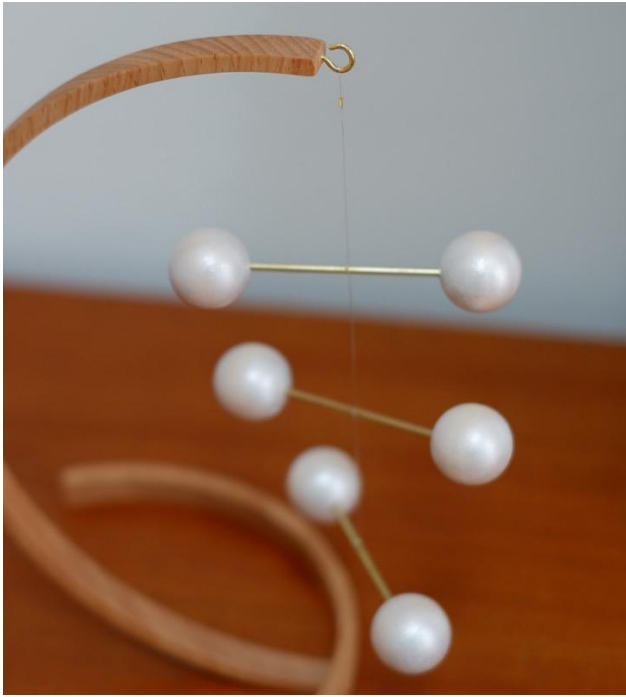

Nikki Pearl

Material: beech tree, birch tree,
acrylic water based paint

Size: 25 x 14 cm

KL0043-p