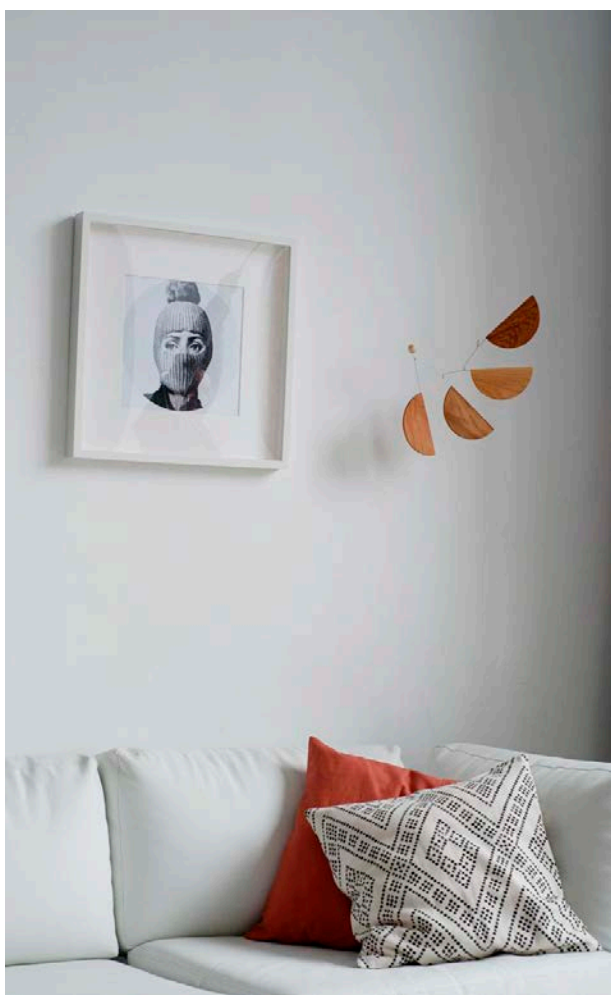

Zen Contour

Material: birch plywood
Size: 28 x 26 cm

KL0011

Zen Contour

Material: birch plywood
Size: 28 x 26 cm

KL0011

Madlen Wood

Material: petals - ash tree, oak tree,
beech tree, linden tree, rods - steel
Size: 37 x 35 cm