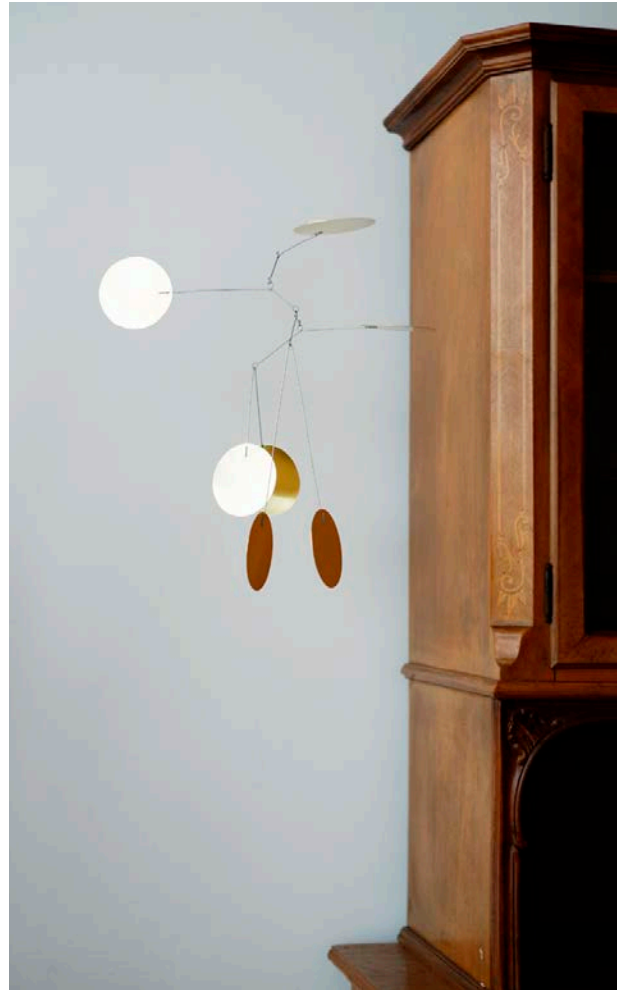

CATALOGUE 2024

kineticlevi.com

kineticlevi.ru

Monika Wood

Material: balls - birch, rods - bamboo
Size: 30 x 24 cm

KL0001

Monika Color

Material: balls - birch, rods - bamboo
Size: 30 x 24 cm

KL0002

Shanyn Brass

Material: petals - brass, rods - steel
Size: 40 x 35 cm

KL0006

Shanyn Wood

Material: petals - ash tree, oak tree,
beech tree, linden tree, rods - steel
Size: 40 x 35 cm

KL0007

Dolly Brass