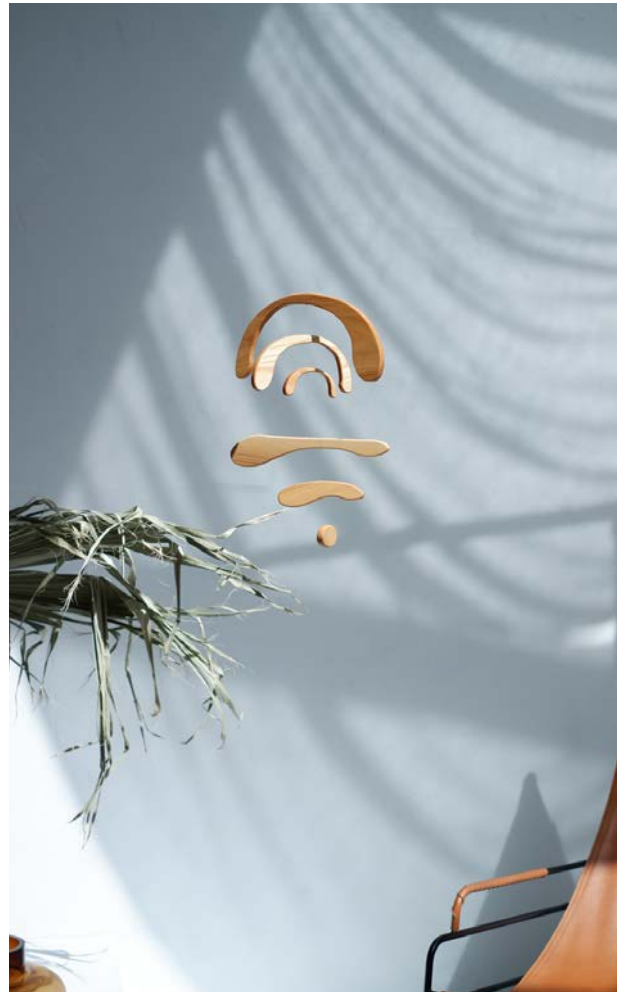

Zen Contour

Material: birch plywood
Size: 28 x 26 cm

KL0011

Zen Contour

Material: birch plywood
Size: 28 x 26 cm

KL0011

Madlen Wood

Material: petals - ash tree, oak tree,
beech tree, linden tree, rods - steel
Size: 37 x 35 cm