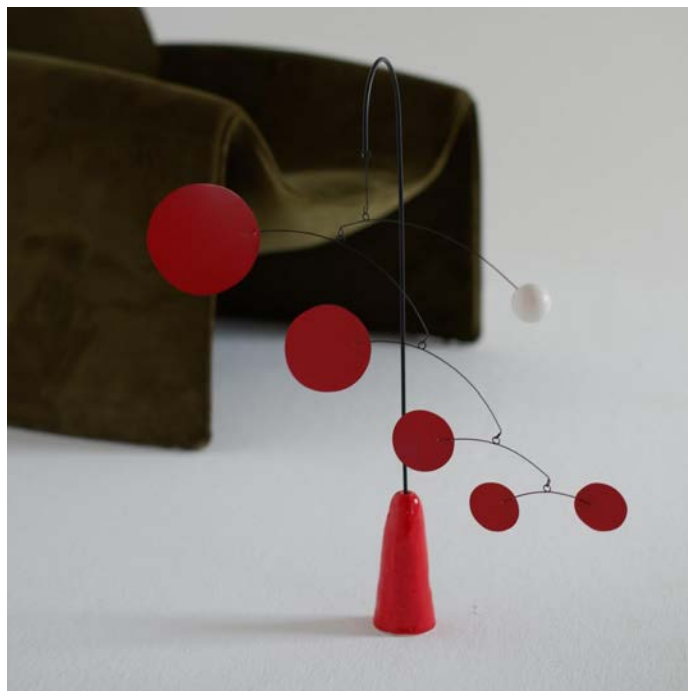

Size: ...

KL0067

Holder for the crib

Material: beech tree
Size: 65 x 45 cm

KL0059

Wall holder

Material: beech tree
Size: 25 cm or 40 cm, diameter 15 mm

KL0065_25 | KL0065_40