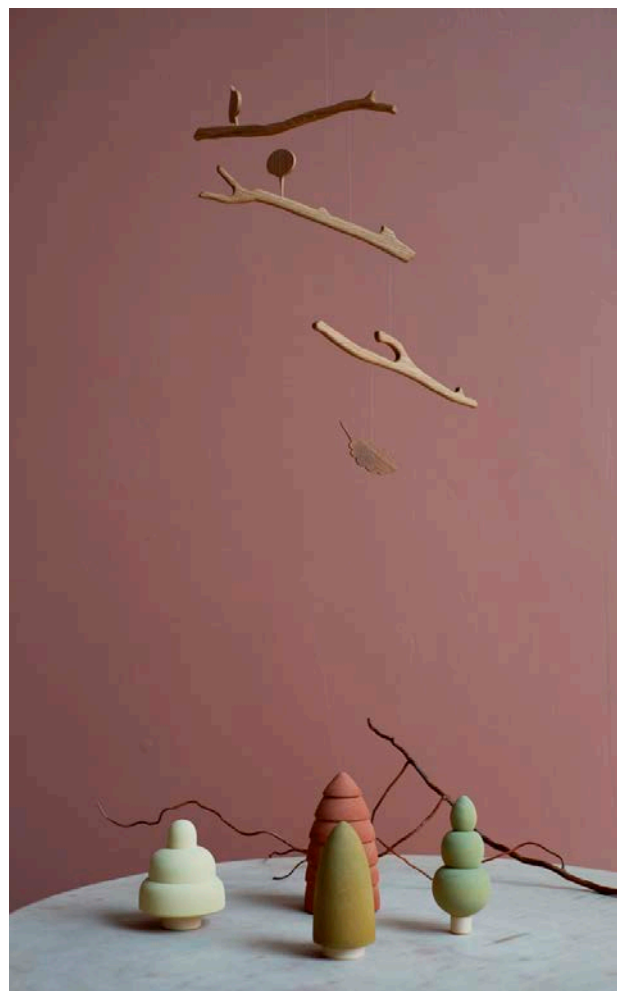

Circles On The Water

Material: plywood, linden tree
Size: 30 x 45 cm

KL0030

Okša

Material: beech tree, oak tree, maple
Size: 45 x 35 cm

KL0031